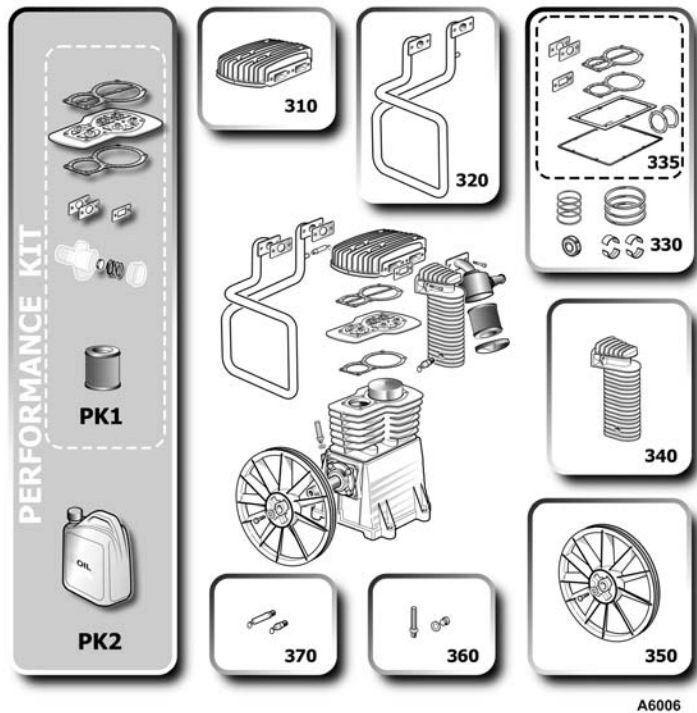

Information

Item 4116007015 Description B 6000/LN/HP 7 5 V400 12B NT

B6000 SILENT

Part

Nr.	Item	Description	End	Q.ty
310	2901324967	Cylinder head kit		1.00 PC
320	2901324968	Cooler kit		1.00 PC
330	6229027600	Upgrade kit		1.00 PC
335	8973035123	Joints kit		1.00 PC
340	2901324966	Aftercooler kit		1.00 PC
350	6229020100	Flywheel kit		1.00 PC
360	2901324952	Oil level kit		1.00 PC
370	6229020200	Safety valve kit		1.00 PC
PK1	8973037646	Performance kit		1.00 PC